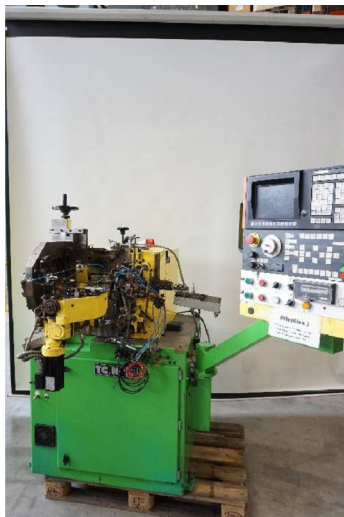

Machine

Inventory N° **15941**
 Description **Spring former machine**

Brand **TCHP**
 Model **CT100**
 Serial No **5815**
 Year **1996**

Heading

Nc-control **NUM**

Accessories

None

Pictures

HD pictures and videos on request.

All data such as technical specifications, weight, dimensions, illustrations are indicative and subject to change without notice.

Inventory N° 15941

HD pictures and videos on request.
All data such as technical specifications, weight, dimensions, illustrations are indicative and subject to change without notice.