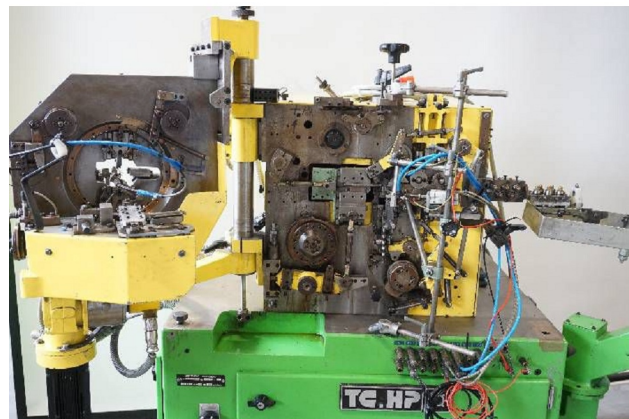

Machine

Inventory N° **15941**
 Description **Spring former machine**

Brand **TCHP**
 Model **CT100**
 Serial No **5815**
 Year **1996**

Heading

Nc-control **NUM**

Accessories

None

Pictures

HD pictures and videos on request.

All data such as technical specifications, weight, dimensions, illustrations are indicative and subject to change without notice.

Inventory N° 15941

HD pictures and videos on request.
All data such as technical specifications, weight, dimensions, illustrations are indicative and subject to change without notice.