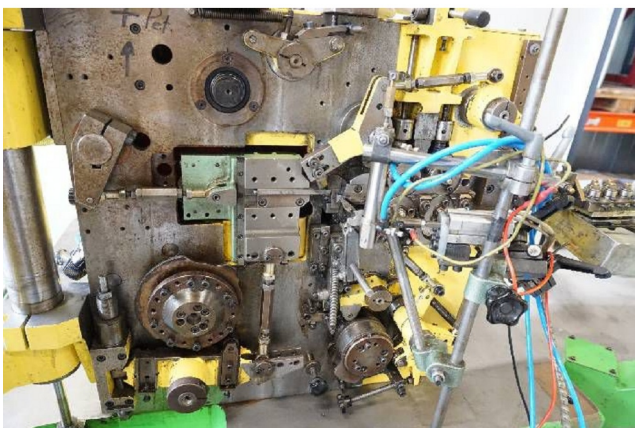

Machine

Inventory N° **15941**
 Description **Spring former machine**

Brand **TCHP**
 Model **CT100**
 Serial No **5815**
 Year **1996**

Heading

Nc-control **NUM**

Accessories

None

Pictures

HD pictures and videos on request.

All data such as technical specifications, weight, dimensions, illustrations are indicative and subject to change without notice.

Inventory N° 15941

HD pictures and videos on request.
All data such as technical specifications, weight, dimensions, illustrations are indicative and subject to change without notice.