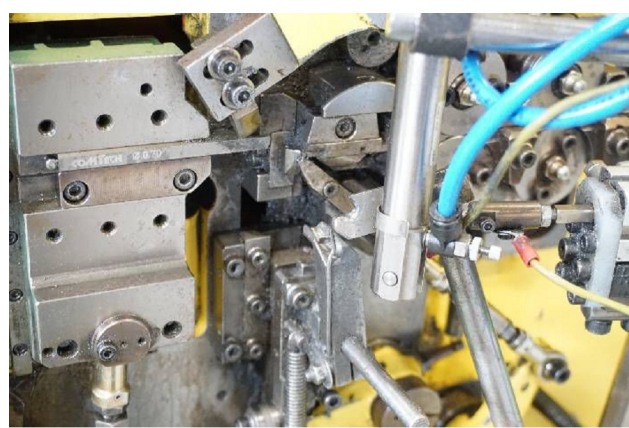

Machine

Inventory N° **15941**
 Description **Spring former machine**

Brand **TCHP**
 Model **CT100**
 Serial No **5815**
 Year **1996**

Heading

Nc-control **NUM**

Accessories

None

Pictures

HD pictures and videos on request.

All data such as technical specifications, weight, dimensions, illustrations are indicative and subject to change without notice.

Inventory N° 15941

HD pictures and videos on request.
All data such as technical specifications, weight, dimensions, illustrations are indicative and subject to change without notice.