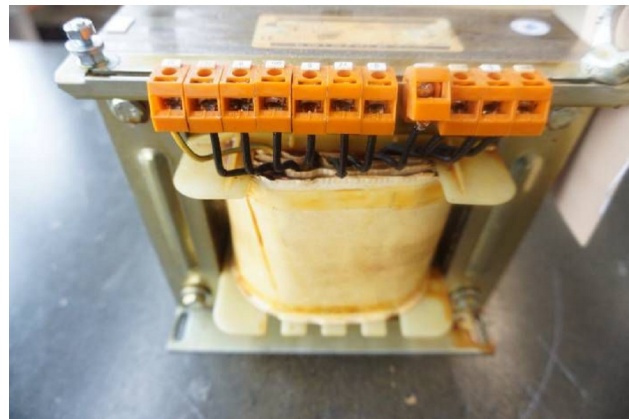

Pictures

HD pictures and videos on request.

All data such as technical specifications, weight, dimensions, illustrations are indicative and subject to change without notice.