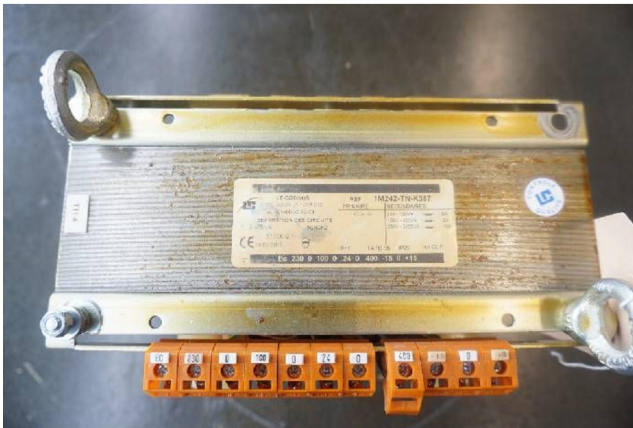

Pictures

HD pictures and videos on request.

All data such as technical specifications, weight, dimensions, illustrations are indicative and subject to change without notice.