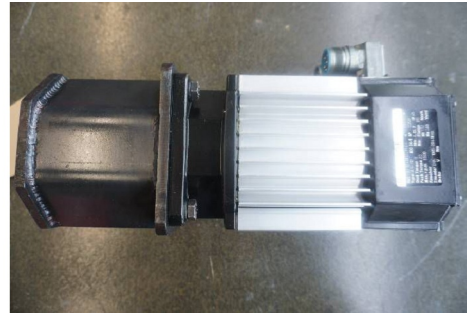

Machine

Inventory N°	15928
Description	Motor
Brand	MAVILOR
Model	BLS 112
Serial No	BS1124.00.0099.D4
Year	N/A

Accessories

None

Pictures

HD pictures and videos on request.

All data such as technical specifications, weight, dimensions, illustrations are indicative and subject to change without notice.