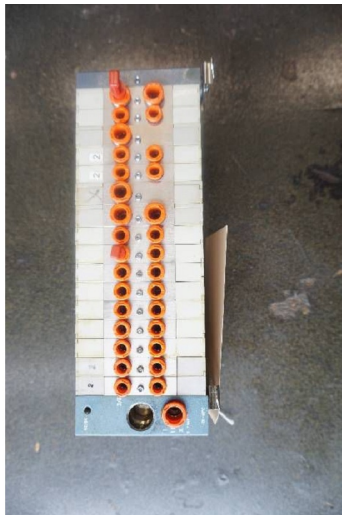

Machine

Inventory N°	15925
Description	Pneumatic block
Brand	METAL WORK
Model	82/84
Serial No	
Year	N/A

Accessories

None

Pictures

HD pictures and videos on request.

All data such as technical specifications, weight, dimensions, illustrations are indicative and subject to change without notice.