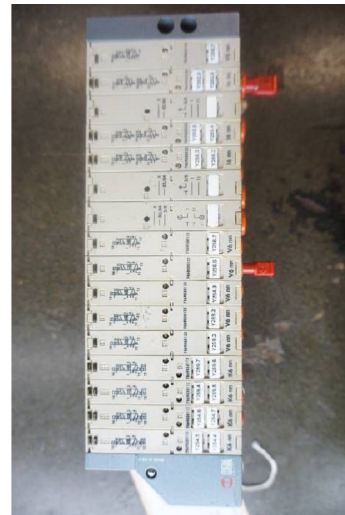

Machine

Inventory N°	15925
Description	Pneumatic block
Brand	METAL WORK
Model	82/84
Serial No	
Year	N/A

Accessories

None

Pictures

HD pictures and videos on request.

All data such as technical specifications, weight, dimensions, illustrations are indicative and subject to change without notice.