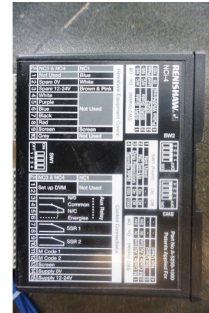

Machine

Inventory N° **15901**
 Description **Interface für**
 Brand **RENISHAW**
 Model **NCi-4**
 Serial No
 Year **N/A**

Accessories

None

Pictures

HD pictures and videos on request.

All data such as technical specifications, weight, dimensions, illustrations are indicative and subject to change without notice.