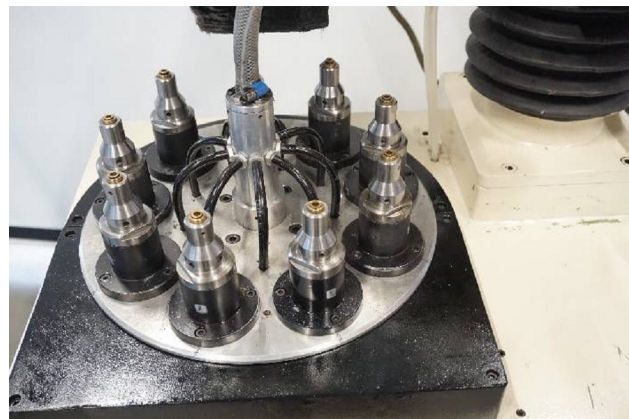

Inventory N° 15885

HD pictures and videos on request.

All data such as technical specifications, weight, dimensions, illustrations are indicative and subject to change without notice.