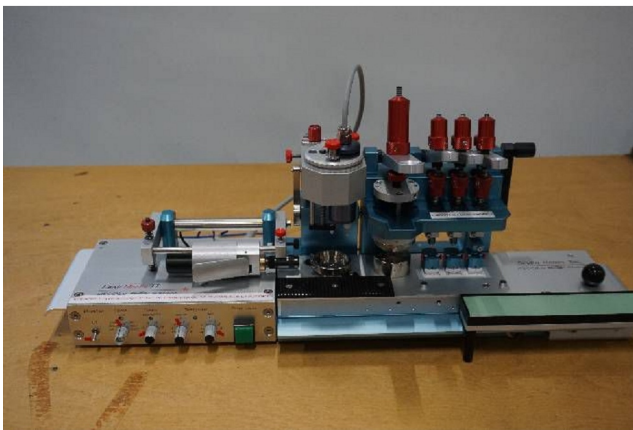

Machine

Inventory N°	15860
Description	Hand fitting machine
Brand	ATEC-CYL
Model	SEVEN HANDS 3BC
Serial No	3BC-03-05-018
Year	N/A

Accessories

None

Pictures

HD pictures and videos on request.

All data such as technical specifications, weight, dimensions, illustrations are indicative and subject to change without notice.

Inventory N° **15860**

HD pictures and videos on request.

All data such as technical specifications, weight, dimensions, illustrations are indicative and subject to change without notice.