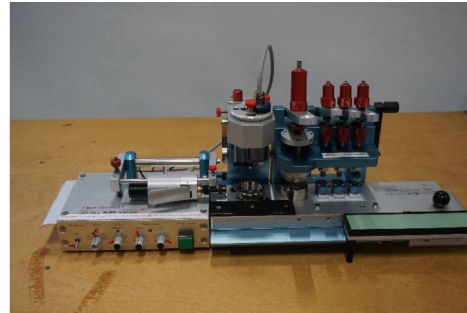

Machine

Inventory N°	15860
Description	Hand fitting machine
Brand	ATEC-CYL
Model	SEVEN HANDS 3BC
Serial No	3BC-03-05-018
Year	N/A

Accessories

None

Pictures

HD pictures and videos on request.

All data such as technical specifications, weight, dimensions, illustrations are indicative and subject to change without notice.

Inventory N° **15860**

HD pictures and videos on request.

All data such as technical specifications, weight, dimensions, illustrations are indicative and subject to change without notice.