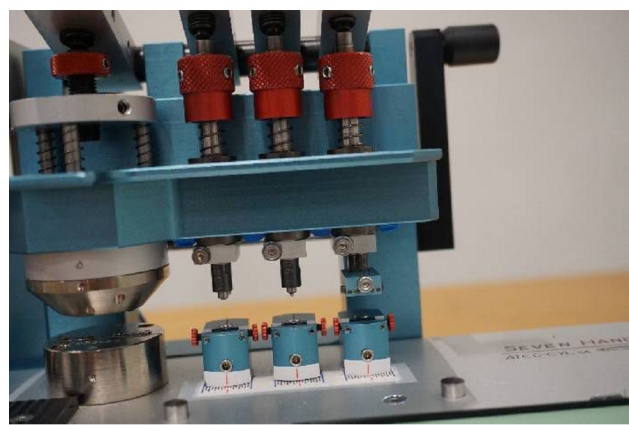

Machine

Inventory N°	15860
Description	Hand fitting machine
Brand	ATEC-CYL
Model	SEVEN HANDS 3BC
Serial No	3BC-03-05-018
Year	N/A

Accessories

None

Pictures

HD pictures and videos on request.

All data such as technical specifications, weight, dimensions, illustrations are indicative and subject to change without notice.

Inventory N° **15860**

HD pictures and videos on request.

All data such as technical specifications, weight, dimensions, illustrations are indicative and subject to change without notice.