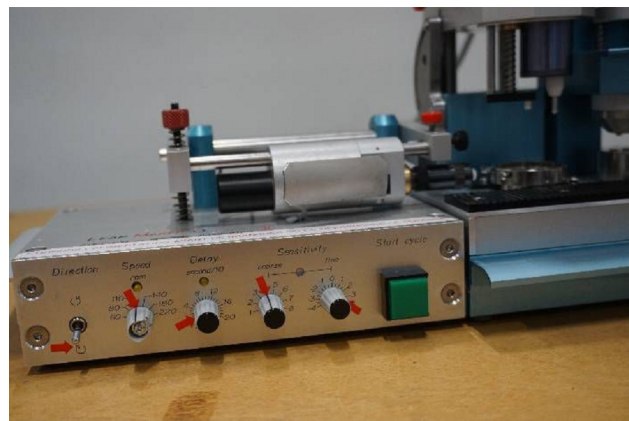

Machine

Inventory N°	15860
Description	Hand fitting machine
Brand	ATEC-CYL
Model	SEVEN HANDS 3BC
Serial No	3BC-03-05-018
Year	N/A

Accessories

None

Pictures

HD pictures and videos on request.

All data such as technical specifications, weight, dimensions, illustrations are indicative and subject to change without notice.

Inventory N° **15860**

HD pictures and videos on request.

All data such as technical specifications, weight, dimensions, illustrations are indicative and subject to change without notice.