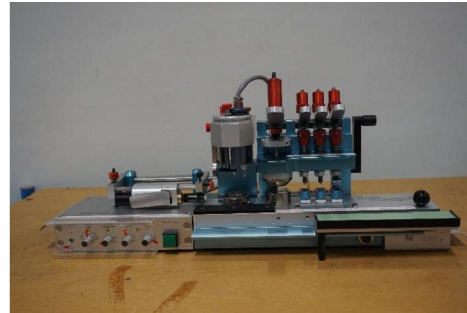

Machine

Inventory N°	15859
Description	Hand fitting machine
Brand	ATEC-CYL
Model	SEVEN HANDS 3BC
Serial No	3BC-03-04-015
Year	N/A

Accessories

None

Pictures

HD pictures and videos on request.

All data such as technical specifications, weight, dimensions, illustrations are indicative and subject to change without notice.