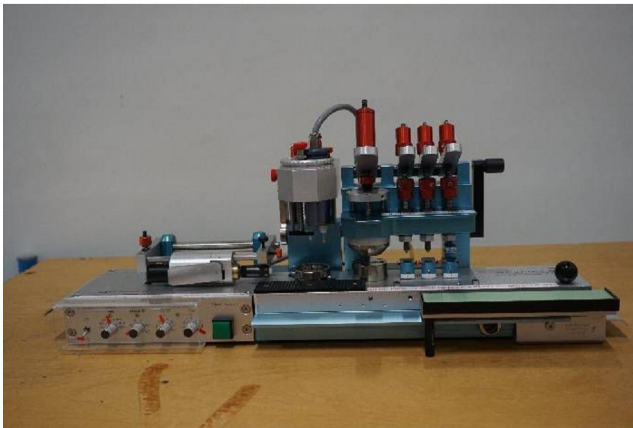

Machine

Inventory N°	15859
Description	Hand fitting machine
Brand	ATEC-CYL
Model	SEVEN HANDS 3BC
Serial No	3BC-03-04-015
Year	N/A

Accessories

None

Pictures

HD pictures and videos on request.

All data such as technical specifications, weight, dimensions, illustrations are indicative and subject to change without notice.