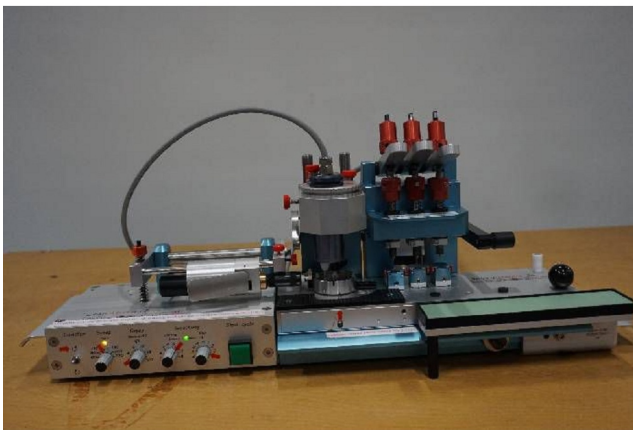

Pictures

HD pictures and videos on request.

All data such as technical specifications, weight, dimensions, illustrations are indicative and subject to change without notice.