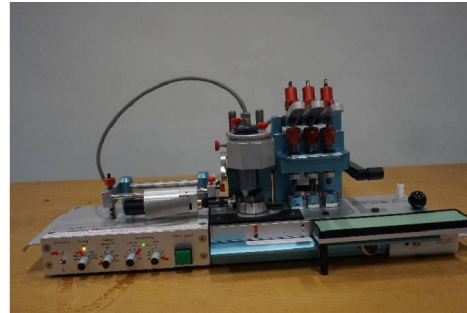

## Machine

Inventory N°	<b>15858</b>
Description	Hand fitting machine
Brand	<b>ATEC-CYL</b>
Model	<b>SEVEN HANDS 3B</b>
Serial No	<b>3B-05-07-041 312</b>
Year	<b>N/A</b>