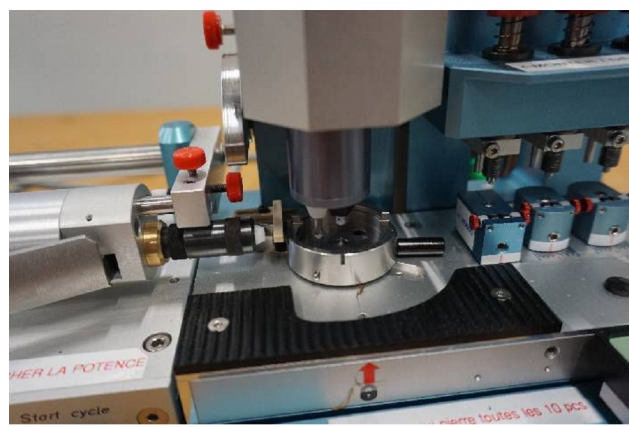

Pictures

HD pictures and videos on request.

All data such as technical specifications, weight, dimensions, illustrations are indicative and subject to change without notice.