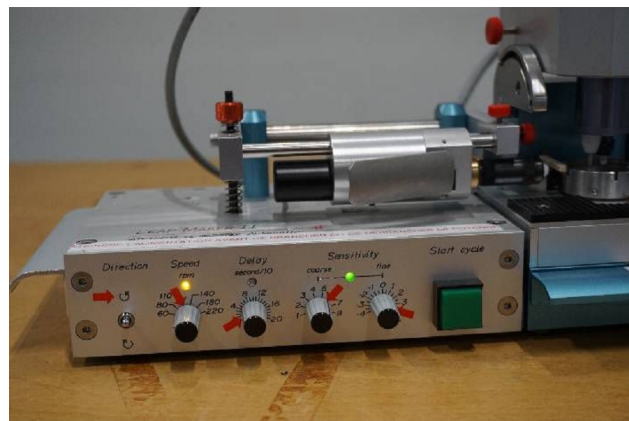

Pictures

HD pictures and videos on request.

All data such as technical specifications, weight, dimensions, illustrations are indicative and subject to change without notice.