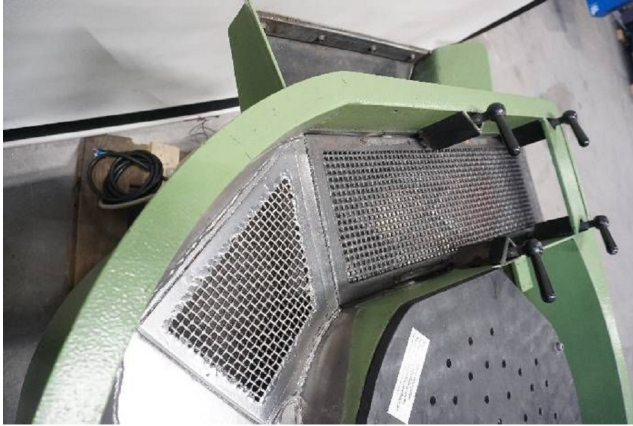

Inventory N° 15781

HD pictures and videos on request.

All data such as technical specifications, weight, dimensions, illustrations are indicative and subject to change without notice.