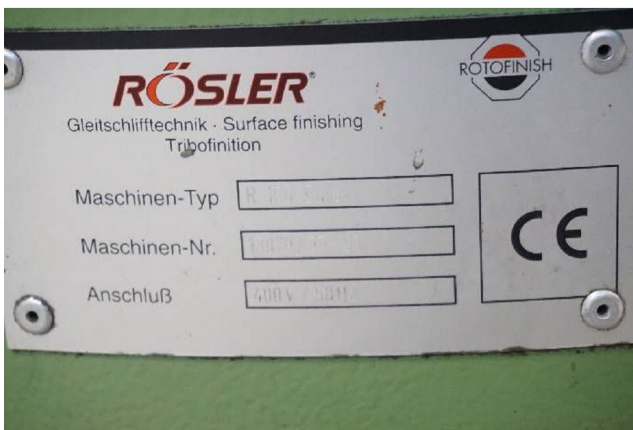

Inventory N° **15781**

HD pictures and videos on request.

All data such as technical specifications, weight, dimensions, illustrations are indicative and subject to change without notice.