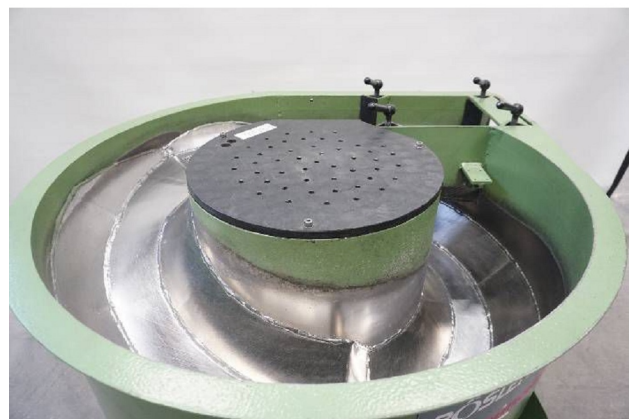

Pictures

HD pictures and videos on request.

All data such as technical specifications, weight, dimensions, illustrations are indicative and subject to change without notice.