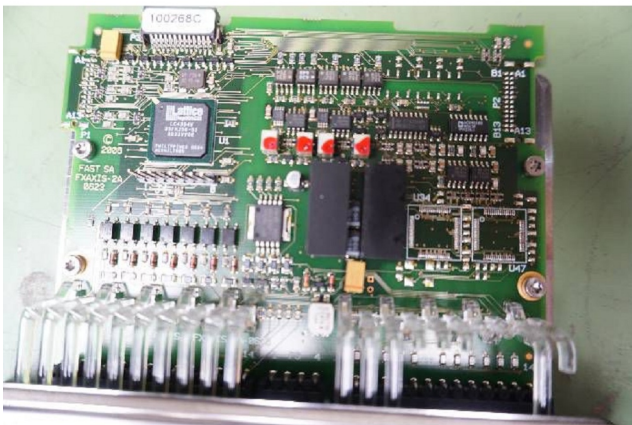

Machine

Inventory N°	15761
Description	Axes card
Brand	FAST
Model	EXT I/O 2 AXES
Serial No	
Year	N/A

Heading

Over-all-dimension (length-width-height)	203x111x200 mm
--	----------------

Accessories

None

Pictures