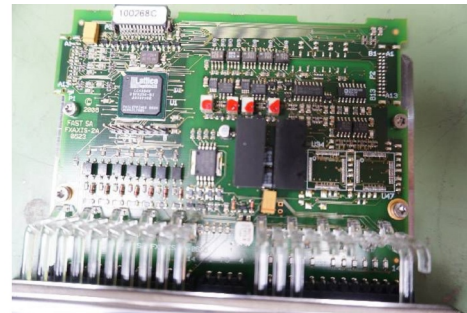

Machine

Inventory N°	15761
Description	Axes card
Brand	FAST
Model	EXT I/O 2 AXES
Serial No	
Year	N/A

Heading

Over-all-dimension (length-width-height)	203x111x200 mm
--	----------------

Accessories

None

Pictures