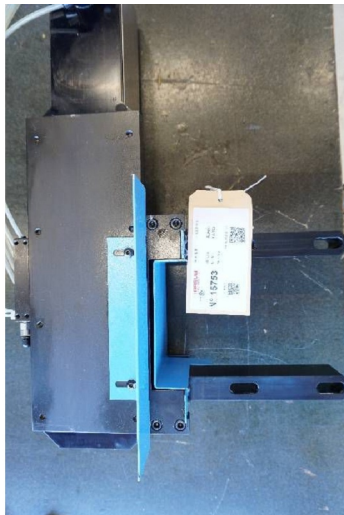

Machine

Inventory N° **15753**
Description **Porte broche**

Brand **ALMAC**
Model **PA 700**
Serial No
Year **N/A**

Accessories

None

Pictures

HD pictures and videos on request.

All data such as technical specifications, weight, dimensions, illustrations are indicative and subject to change without notice.