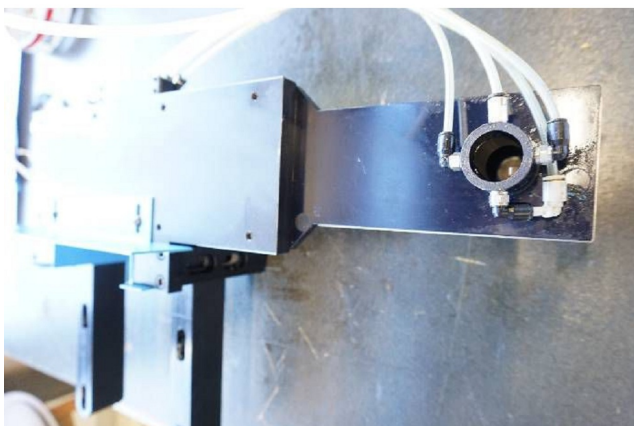

Machine

Inventory N° **15753**
Description **Porte broche**

Brand **ALMAC**
Model **PA 700**
Serial No
Year **N/A**

Accessories

None

Pictures

HD pictures and videos on request.

All data such as technical specifications, weight, dimensions, illustrations are indicative and subject to change without notice.