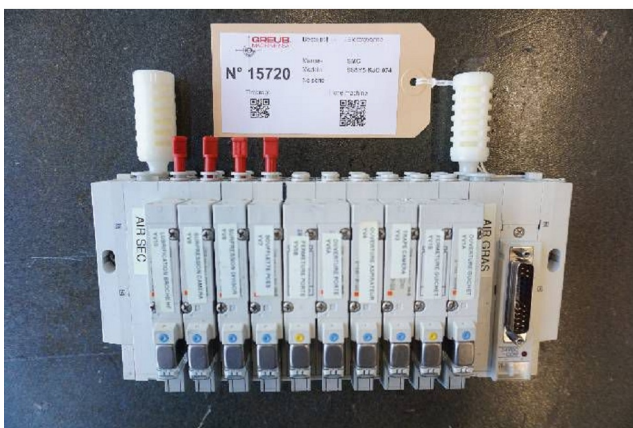

Pictures

HD pictures and videos on request.

All data such as technical specifications, weight, dimensions, illustrations are indicative and subject to change without notice.