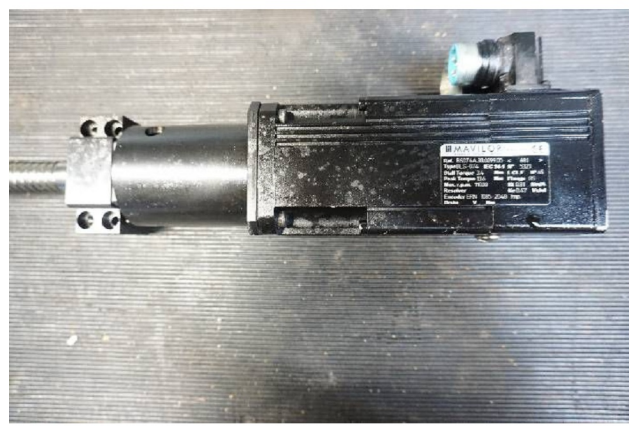

Pictures

HD pictures and videos on request.

All data such as technical specifications, weight, dimensions, illustrations are indicative and subject to change without notice.