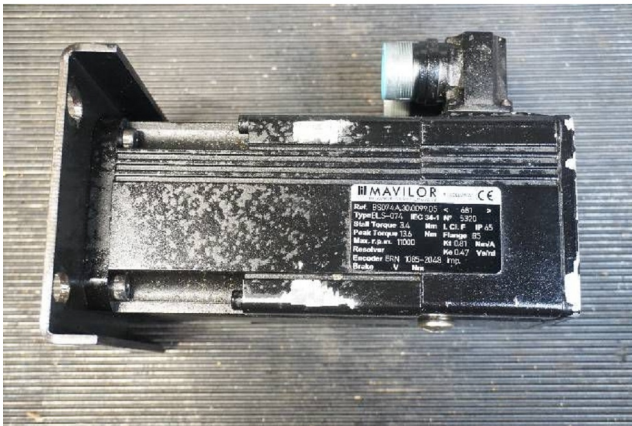

Pictures

HD pictures and videos on request.

All data such as technical specifications, weight, dimensions, illustrations are indicative and subject to change without notice.