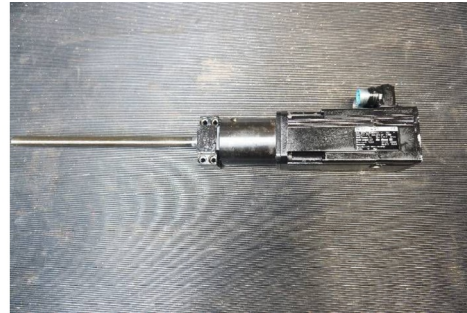

Machine

Inventory N° **15635**

Description **Motor**

Brand **MAVILOR**

Model **BLS-074**

Serial No

Year **N/A**

Heading

Number

2x

Accessories

None

Pictures

HD pictures and videos on request.

All data such as technical specifications, weight, dimensions, illustrations are indicative and subject to change without notice.