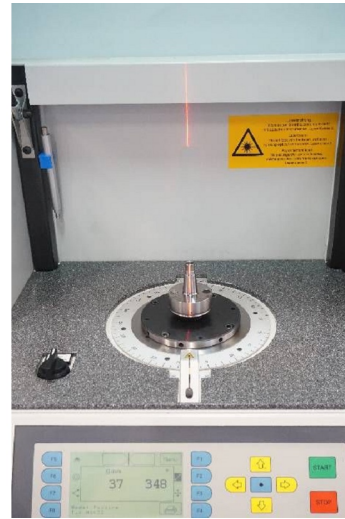

Inventory N° 15588

HD pictures and videos on request.
All data such as technical specifications, weight, dimensions, illustrations are indicative and subject to change without notice.