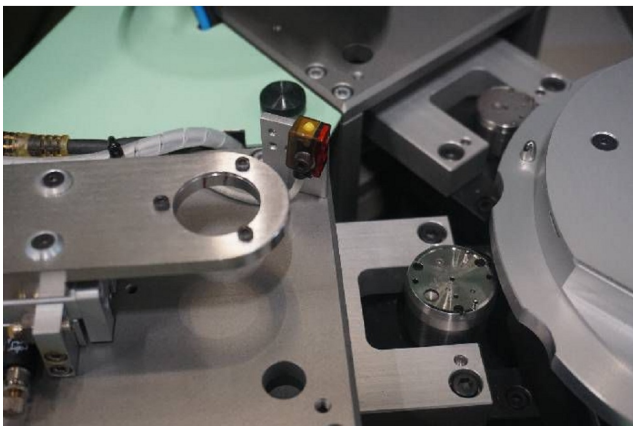

Inventory N° 15545

HD pictures and videos on request.

All data such as technical specifications, weight, dimensions, illustrations are indicative and subject to change without notice.