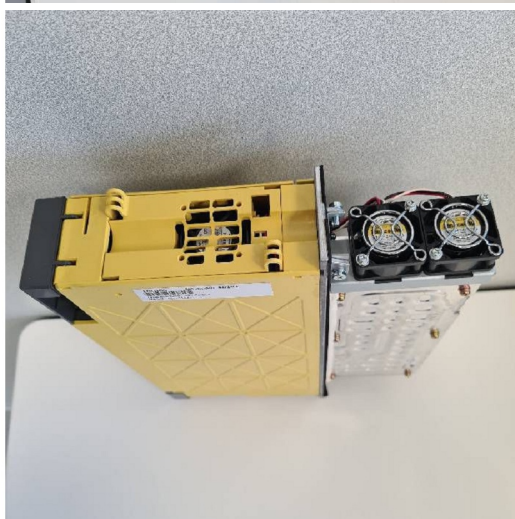

Pictures

HD pictures and videos on request.

All data such as technical specifications, weight, dimensions, illustrations are indicative and subject to change without notice.