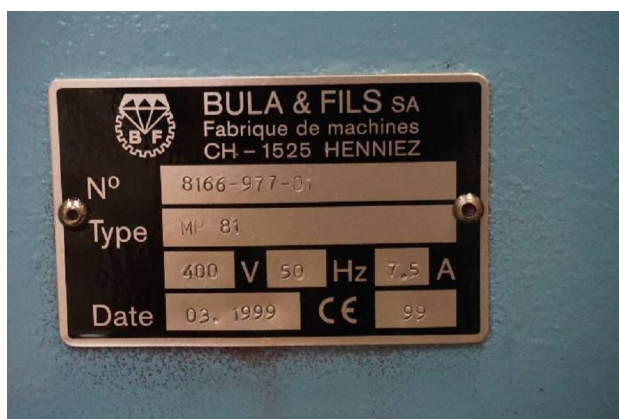

Machine

Inventory N° **15451**
Description Automatic smoothing

Brand **BULA**
Model **MP81**
Serial No **8166-977-01**
Year **1999**

Heading

Over-all dimensions

Over-all-dimension (length-width-height)	900x800x1700 mm
Weight	300 Kg

Accessories

None

Pictures

HD pictures and videos on request.

All data such as technical specifications, weight, dimensions, illustrations are indicative and subject to change without notice.

Inventory N° 15451

HD pictures and videos on request.

All data such as technical specifications, weight, dimensions, illustrations are indicative and subject to change without notice.

Inventory N° 15451

HD pictures and videos on request.