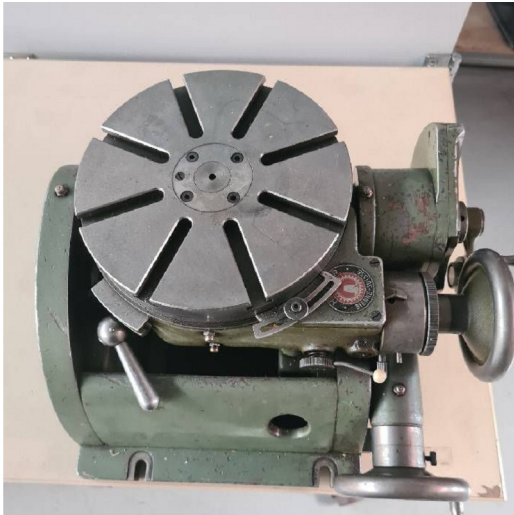

Machine

Inventory N° **15385**
Description **Planetary turning disk**

Brand **HAUSER**
Model
Serial No
Year **N/A**

Accessories

None

Pictures

HD pictures and videos on request.

All data such as technical specifications, weight, dimensions, illustrations are indicative and subject to change without notice.