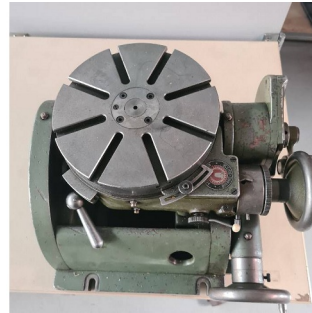

Machine

Inventory N° **15385**
Description **Planetary turning disk**

Brand **HAUSER**
Model
Serial No
Year **N/A**

Accessories

None

Pictures

HD pictures and videos on request.

All data such as technical specifications, weight, dimensions, illustrations are indicative and subject to change without notice.