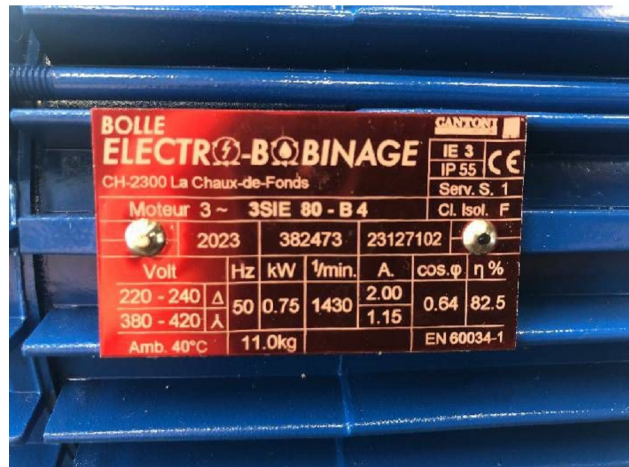

Pictures

HD pictures and videos on request.

All data such as technical specifications, weight, dimensions, illustrations are indicative and subject to change without notice.