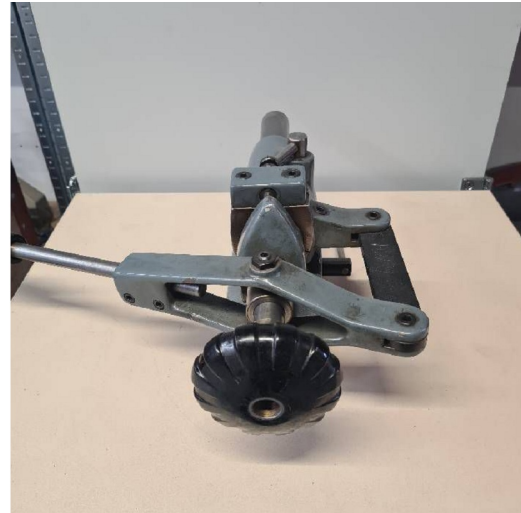

Machine

Inventory N°	15368
Description	Lever-operated tailstock
Brand	SCHAUBLIN
Model	102
Serial No	
Year	N/A

Accessories

None

Pictures

HD pictures and videos on request.

All data such as technical specifications, weight, dimensions, illustrations are indicative and subject to change without notice.