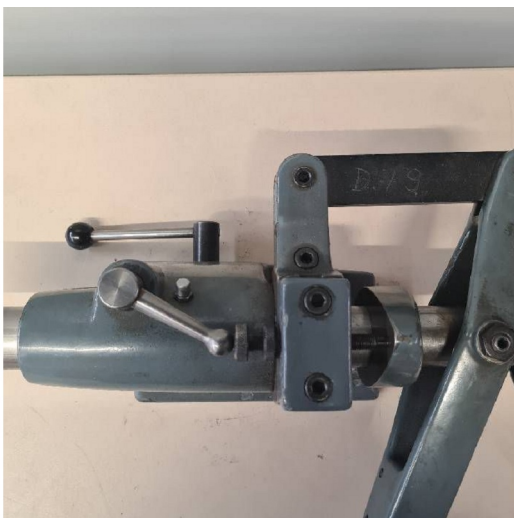

Machine

Inventory N°	15368
Description	Lever-operated tailstock
Brand	SCHAUBLIN
Model	102
Serial No	
Year	N/A

Accessories

None

Pictures

HD pictures and videos on request.

All data such as technical specifications, weight, dimensions, illustrations are indicative and subject to change without notice.