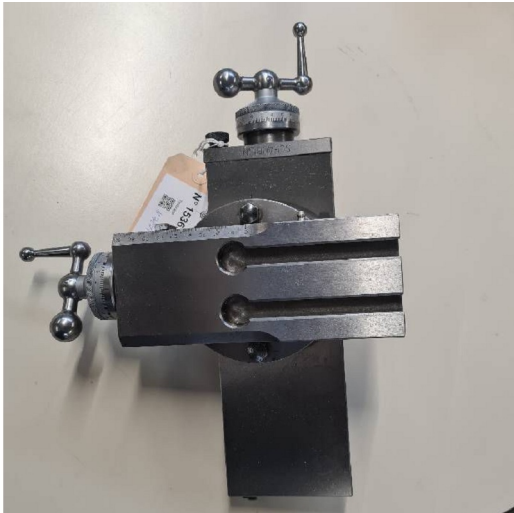

Machine

Inventory N°	15363
Description	Carriage bolts
State	Révisée
Brand	SCHAUBLIN
Model	102
Serial No	32712
Year	N/A

Accessories

None

Pictures

HD pictures and videos on request.

All data such as technical specifications, weight, dimensions, illustrations are indicative and subject to change without notice.