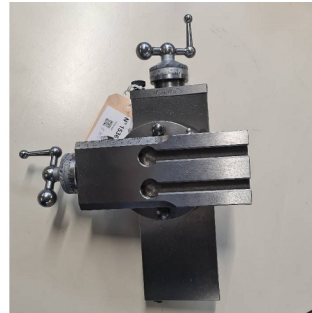

Machine

Inventory N°	15363
Description	Carriage bolts
State	Révisée
Brand	SCHAUBLIN
Model	102
Serial No	32712
Year	N/A

Accessories

None

Pictures

HD pictures and videos on request.

All data such as technical specifications, weight, dimensions, illustrations are indicative and subject to change without notice.