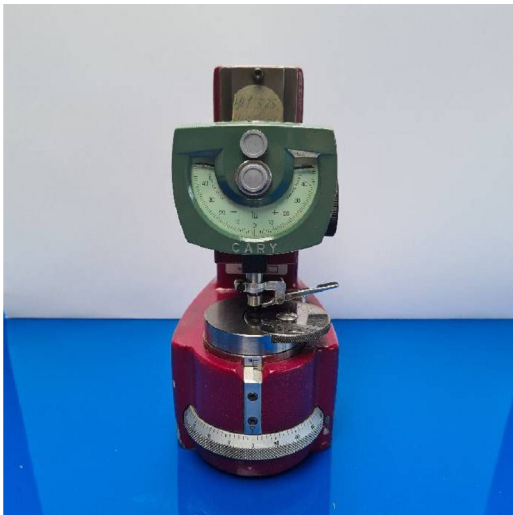

Machine

Inventory N° **15321**
Description Dial indicator

Brand **CARY**
Model
Serial No
Year **N/A**

Accessories

None

Pictures

HD pictures and videos on request.

All data such as technical specifications, weight, dimensions, illustrations are indicative and subject to change without notice.