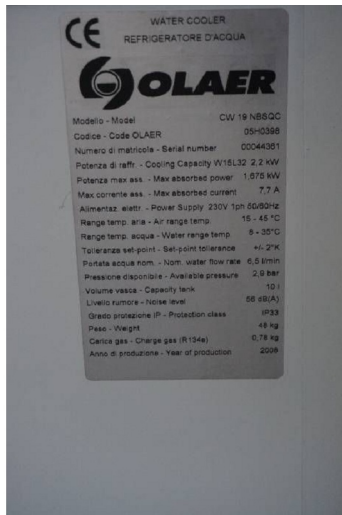

Machine

Inventory N°	15198
Description	Cooler
Brand	OLAER
Model	CW 19 NBSQC
Serial No	44361
Year	2008

Heading

Overall dimensions: l x w x h	700x450x360 mm
Weight	46 kg

Accessories

None

Pictures

HD pictures and videos on request.

All data such as technical specifications, weight, dimensions, illustrations are indicative and subject to change without notice.

Inventory N° 15198

HD pictures and videos on request.

All data such as technical specifications, weight, dimensions, illustrations are indicative and subject to change without notice.