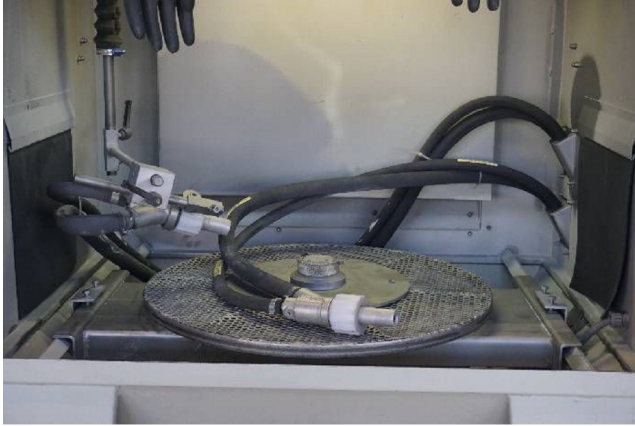

Inventory N° 15152

HD pictures and videos on request.

All data such as technical specifications, weight, dimensions, illustrations are indicative and subject to change without notice.