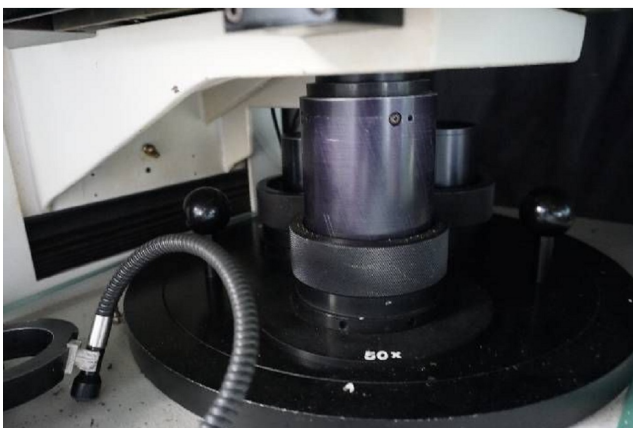

Inventory N° 15148

Pictures

HD pictures and videos on request.

All data such as technical specifications, weight, dimensions, illustrations are indicative and subject to change without notice.