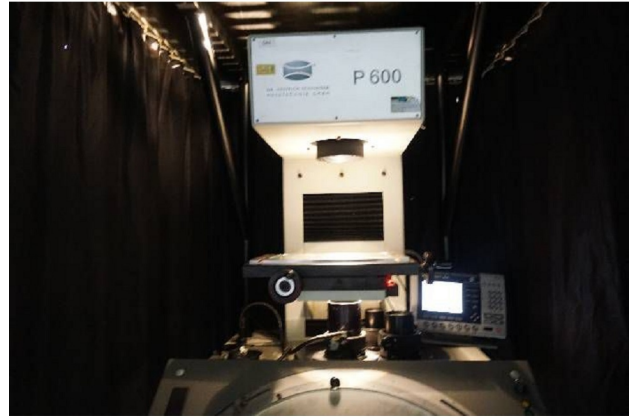

Inventory N° 15148

Pictures

HD pictures and videos on request.

All data such as technical specifications, weight, dimensions, illustrations are indicative and subject to change without notice.