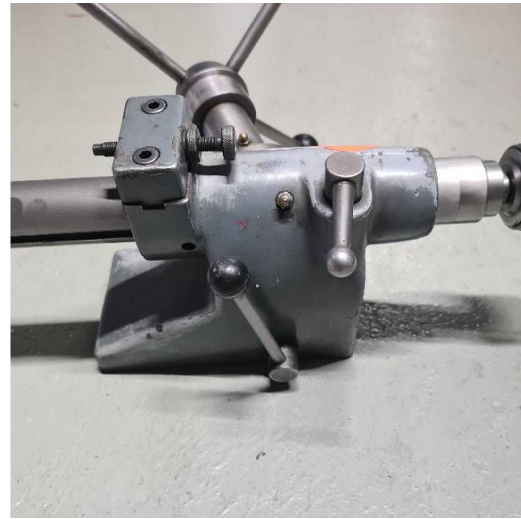

Machine

Inventory N° **15121**
Description Tailstock

Brand **SCHAUBLIN**
Model **102**
Serial No
Year **N/A**

Heading

Headstock **CM2**

Accessories

None

Pictures

HD pictures and videos on request.

All data such as technical specifications, weight, dimensions, illustrations are indicative and subject to change without notice.

Inventory N° 15121

HD pictures and videos on request.