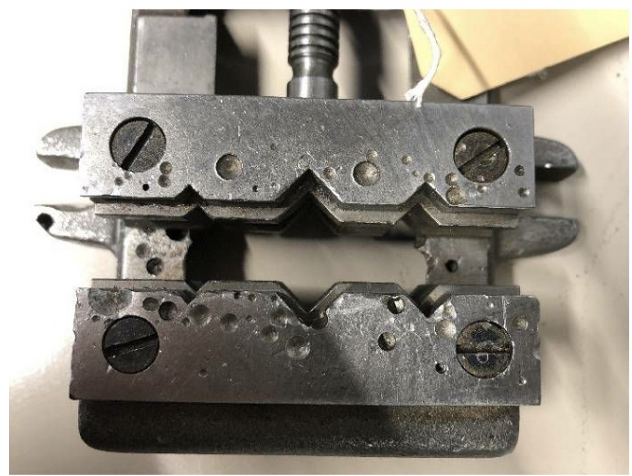

Inventory N° 14972

HD pictures and videos on request.

All data such as technical specifications, weight, dimensions, illustrations are indicative and subject to change without notice.