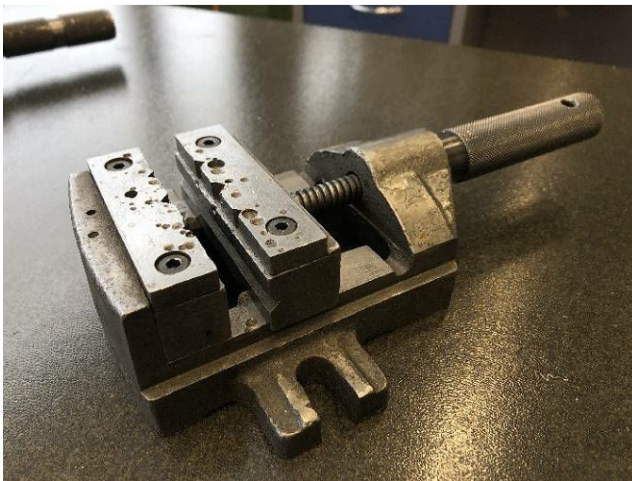

Pictures

HD pictures and videos on request.

All data such as technical specifications, weight, dimensions, illustrations are indicative and subject to change without notice.