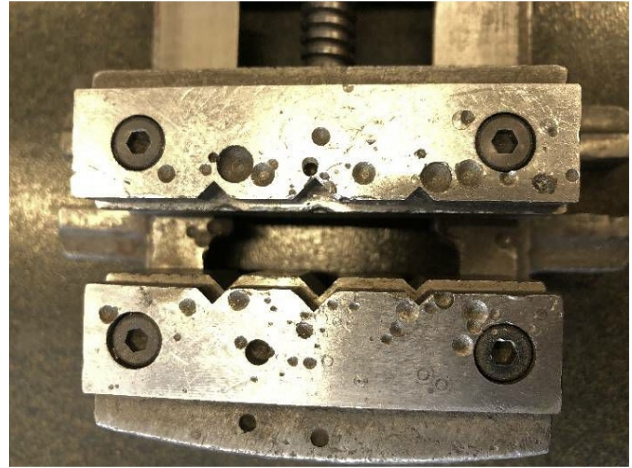

## Heading

Max opening	45 mm
	85 mm
	30 mm

## Pictures

HD pictures and videos on request.

All data such as technical specifications, weight, dimensions, illustrations are indicative and subject to change without notice.

Inventory N° 14971

HD pictures and videos on request.