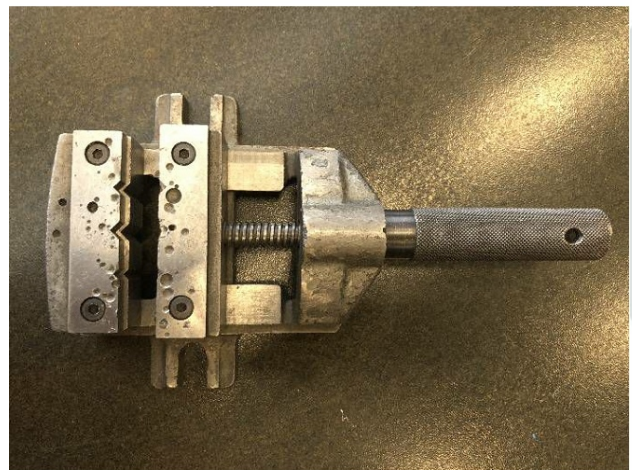

Pictures

HD pictures and videos on request.

All data such as technical specifications, weight, dimensions, illustrations are indicative and subject to change without notice.