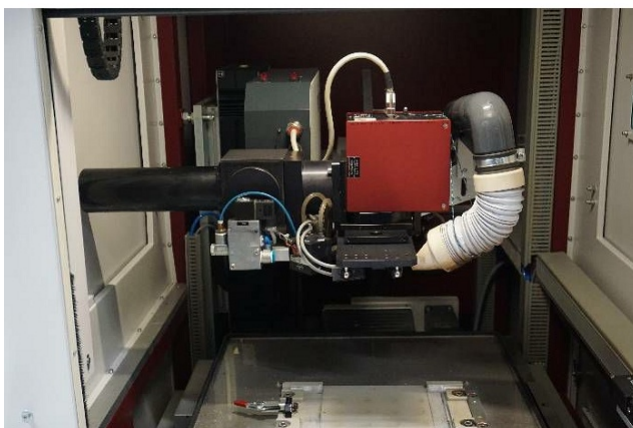

Inventory N° 14910

HD pictures and videos on request.

All data such as technical specifications, weight, dimensions, illustrations are indicative and subject to change without notice.