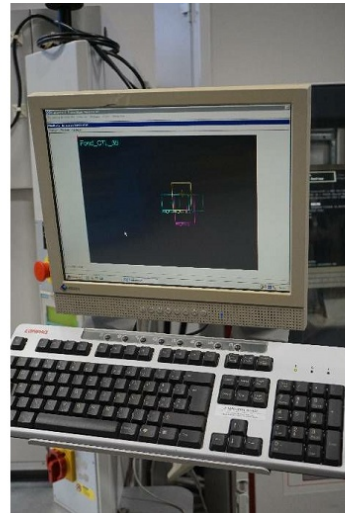

Inventory N° 14910

HD pictures and videos on request.

All data such as technical specifications, weight, dimensions, illustrations are indicative and subject to change without notice.