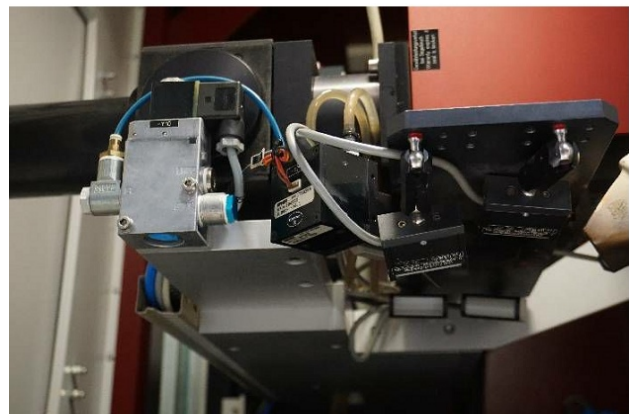

Inventory N° 14910

HD pictures and videos on request.

All data such as technical specifications, weight, dimensions, illustrations are indicative and subject to change without notice.