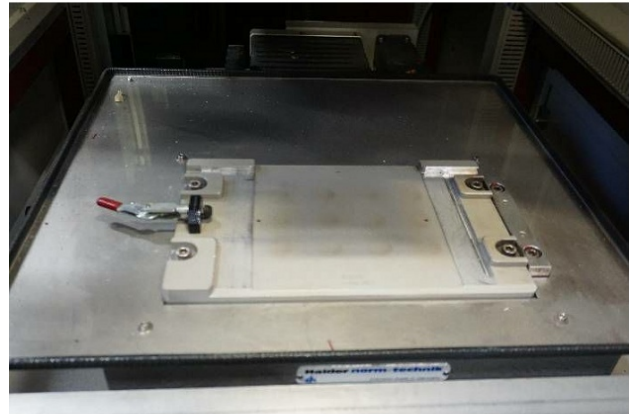

Inventory N° 14910

HD pictures and videos on request.

All data such as technical specifications, weight, dimensions, illustrations are indicative and subject to change without notice.