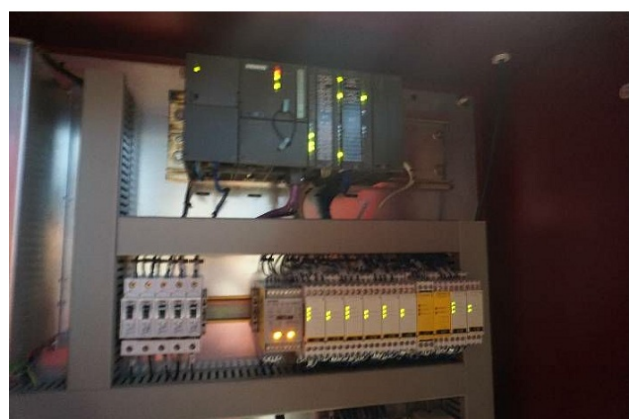

Inventory N° 14910

HD pictures and videos on request.

All data such as technical specifications, weight, dimensions, illustrations are indicative and subject to change without notice.