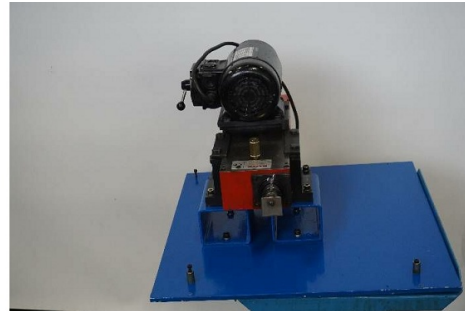

Machine

Inventory N° **14863**
Description Superfinishing Attachments

Brand **SUPFINA**
Model **164.40**
Serial No **96.747**
Year **N/A**

Heading

Power supply 230/400 V

Over-all dimensions

Over-all-dimension (length-width-height) 550x500x400 mm

Weight ~ 60 Kg

Accessories

None

Pictures

HD pictures and videos on request.

All data such as technical specifications, weight, dimensions, illustrations are indicative and subject to change without notice.