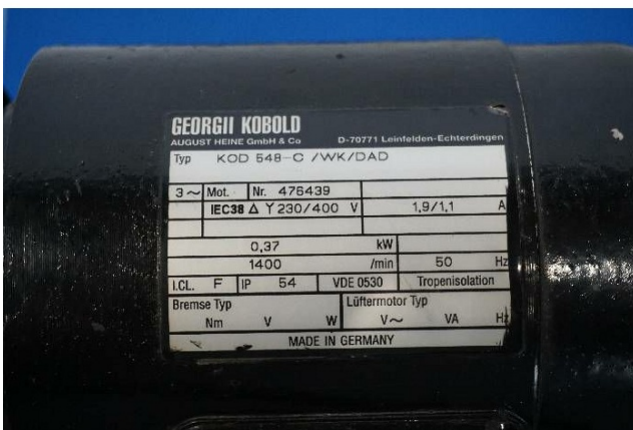

Inventory N° 14863

HD pictures and videos on request.

All data such as technical specifications, weight, dimensions, illustrations are indicative and subject to change without notice.