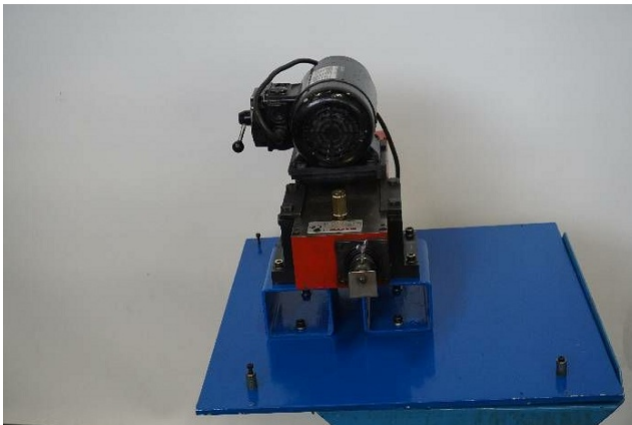

Machine

Inventory N° **14863**
Description Superfinishing Attachments

Brand **SUPFINA**
Model **164.40**
Serial No **96.747**
Year **N/A**

Heading

Power supply 230/400 V

Over-all dimensions

Over-all-dimension (length-width-height) 550x500x400 mm

Weight ~ 60 Kg

Accessories

None

Pictures

HD pictures and videos on request.

All data such as technical specifications, weight, dimensions, illustrations are indicative and subject to change without notice.