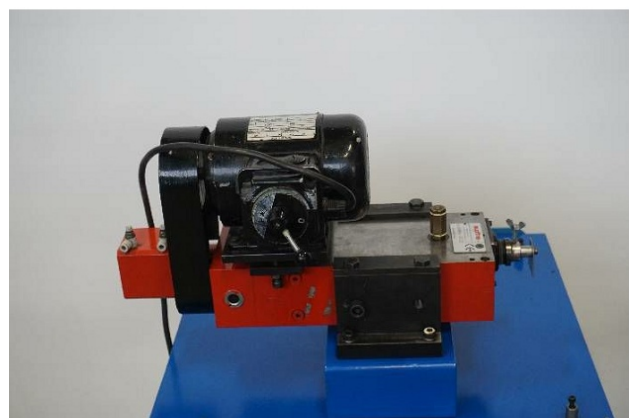

Machine

Inventory N° **14863**
Description Superfinishing Attachments

Brand **SUPFINA**
Model **164.40**
Serial No **96.747**
Year **N/A**

Heading

Power supply 230/400 V

Over-all dimensions

Over-all-dimension (length-width-height) 550x500x400 mm

Weight ~ 60 Kg

Accessories

None

Pictures

HD pictures and videos on request.

All data such as technical specifications, weight, dimensions, illustrations are indicative and subject to change without notice.