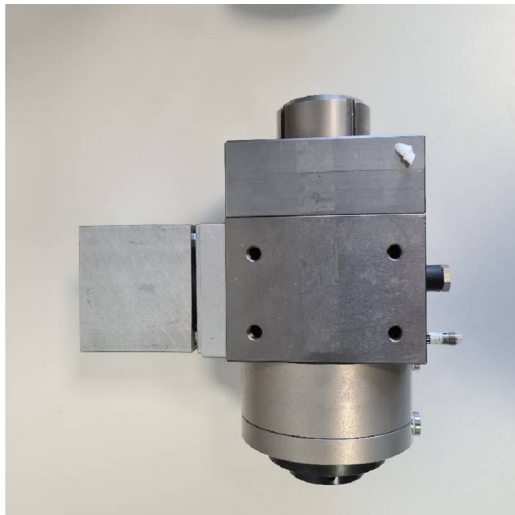

Machine

Inventory N° **14732**
 Description **Divers tools**
 Brand **DETLEV HOFMANN**
 Model **Almac**
 Serial No
 Year **N/A**

Accessories

None

Pictures

HD pictures and videos on request.

All data such as technical specifications, weight, dimensions, illustrations are indicative and subject to change without notice.