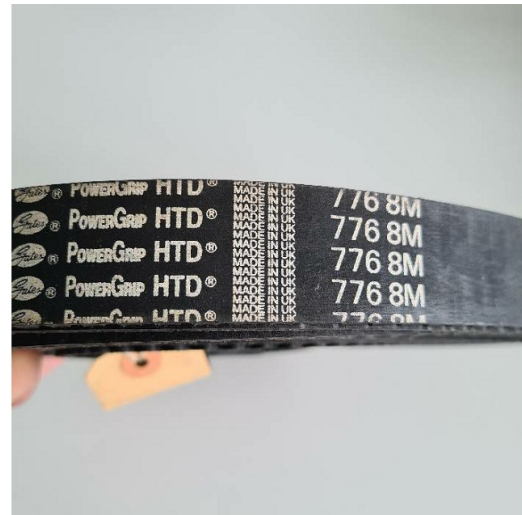

Pictures

HD pictures and videos on request.

All data such as technical specifications, weight, dimensions, illustrations are indicative and subject to change without notice.