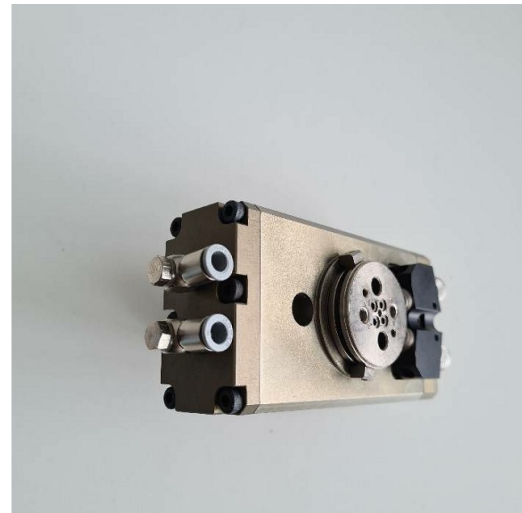

Machine

Inventory N° **14724**
Description Flat swivel unit

Brand **SCHUNK**
Model **OSE-A22-4**
Serial No
Year **N/A**

Accessories

None

Pictures

HD pictures and videos on request.

All data such as technical specifications, weight, dimensions, illustrations are indicative and subject to change without notice.

Inventory N° **14724**

HD pictures and videos on request.

All data such as technical specifications, weight, dimensions, illustrations are indicative and subject to change without notice.