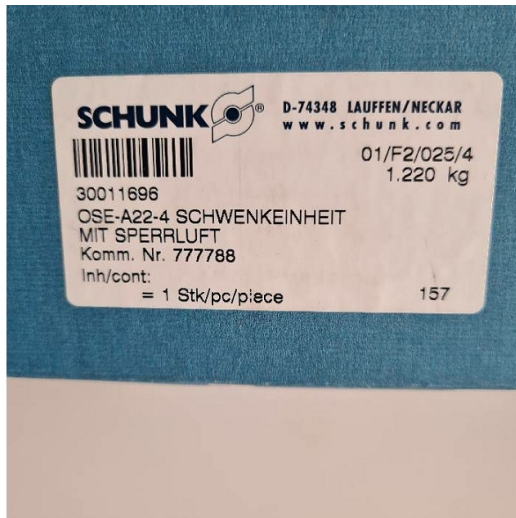

Machine

Inventory N° **14724**
Description Flat swivel unit

Brand **SCHUNK**
Model **OSE-A22-4**
Serial No
Year **N/A**

Accessories

None

Pictures

HD pictures and videos on request.

All data such as technical specifications, weight, dimensions, illustrations are indicative and subject to change without notice.

Inventory N° **14724**

HD pictures and videos on request.

All data such as technical specifications, weight, dimensions, illustrations are indicative and subject to change without notice.