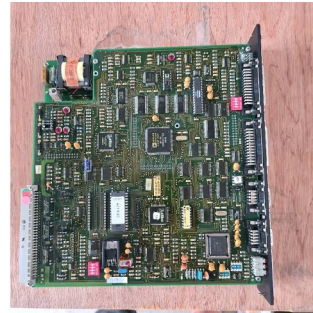

Machine

Inventory N° **14721**
Description **Amplifier**

Brand **INFRANOR**
Model **SMTBD1/1a 220/30W-TBS**
Serial No
Year **N/A**

Heading

Number **6 x**

Accessories

None

Pictures

HD pictures and videos on request.

All data such as technical specifications, weight, dimensions, illustrations are indicative and subject to change without notice.

Inventory N° **14721**

HD pictures and videos on request.
All data such as technical specifications, weight, dimensions, illustrations are indicative and subject to change without notice.