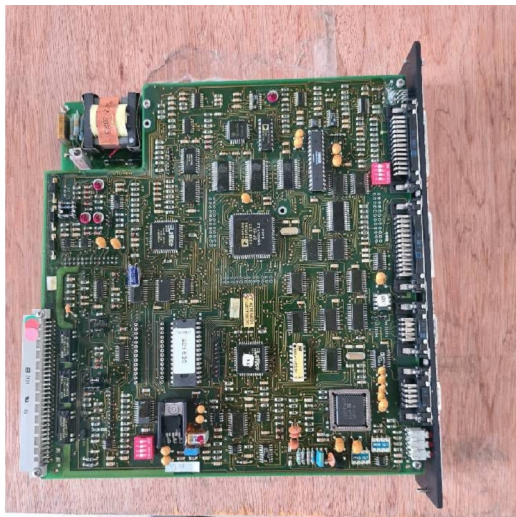

Machine

Inventory N° **14721**
Description **Amplifier**

Brand **INFRANOR**
Model **SMTBD1/1a 220/30W-TBS**
Serial No
Year **N/A**

Heading

Number **6 x**

Accessories

None

Pictures

HD pictures and videos on request.

All data such as technical specifications, weight, dimensions, illustrations are indicative and subject to change without notice.

Inventory N° **14721**

HD pictures and videos on request.
All data such as technical specifications, weight, dimensions, illustrations are indicative and subject to change without notice.