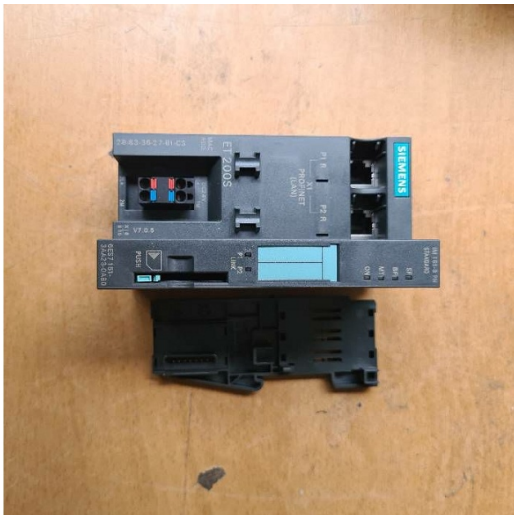

Machine

Inventory N° **14702**
Description **Interface module**

Brand **SIEMENS**
Model **6ES7151-3AA23-0AB0/SIM**
Serial No
Year **N/A**

Accessories

None

Pictures

HD pictures and videos on request.

All data such as technical specifications, weight, dimensions, illustrations are indicative and subject to change without notice.