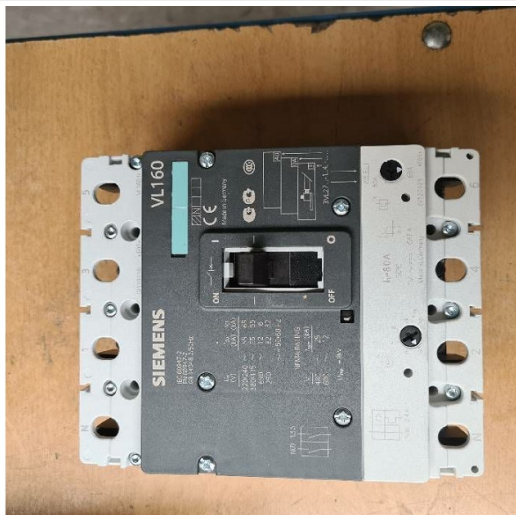

Machine

Inventory N° **14699**
Description **Disjonteur différentiel**

Brand **SIEMENS**
Model **SENTRON VL160**
Serial No
Year **N/A**

Accessories

None

Pictures

HD pictures and videos on request.

All data such as technical specifications, weight, dimensions, illustrations are indicative and subject to change without notice.