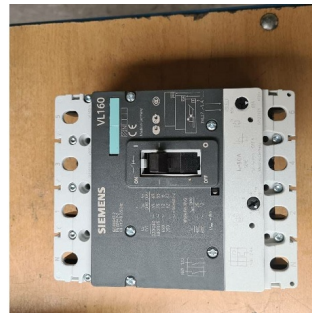

Machine

Inventory N° **14699**
Description **Disjonteur différentiel**

Brand **SIEMENS**
Model **SENTRON VL160**
Serial No
Year **N/A**

Accessories

None

Pictures

HD pictures and videos on request.

All data such as technical specifications, weight, dimensions, illustrations are indicative and subject to change without notice.