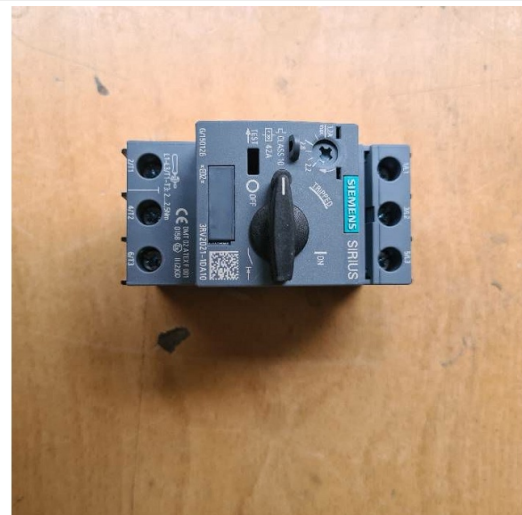

Machine

| | |
|--------------|--------------------------|
| Inventory N° | 14696 |
| Description | Disjoncteur/interrupteur |
| Brand | SIEMENS |
| Model | 3RV2021-1DA10 |
| Serial No | |
| Year | N/A |

Accessories

None

Pictures

HD pictures and videos on request.

All data such as technical specifications, weight, dimensions, illustrations are indicative and subject to change without notice.