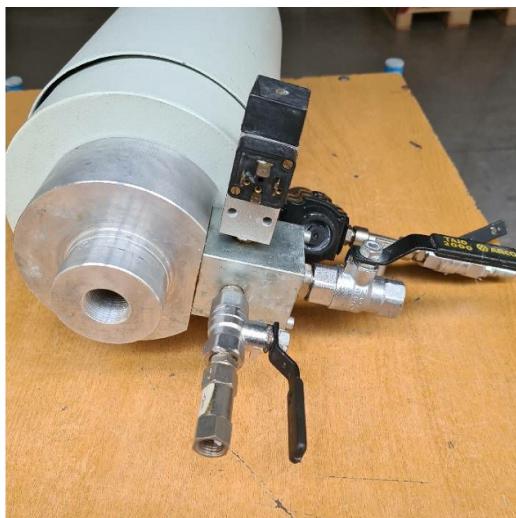

Machine

Inventory N° **14685**
Description **Pompe de pâte à polir**

Brand **MEPSA**
Model
Serial No
Year **N/A**

Accessories

None

Pictures

HD pictures and videos on request.

All data such as technical specifications, weight, dimensions, illustrations are indicative and subject to change without notice.