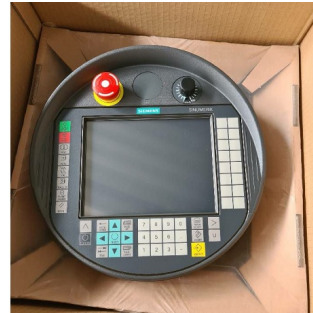

Machine

Inventory N°	14675
Description	Operator's panel
Brand	SIEMENS
Model	6FC5403-0AA20-0AA0
Serial No	
Year	N/A

Accessories

None

Pictures

HD pictures and videos on request.

All data such as technical specifications, weight, dimensions, illustrations are indicative and subject to change without notice.