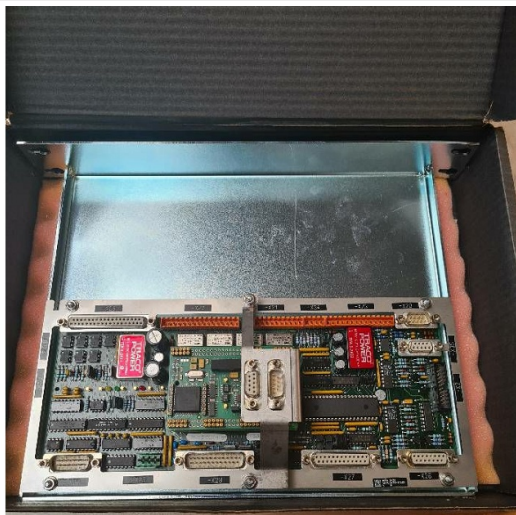

Machine

Inventory N° **14663**
Description **Relay Out Modul**

Brand **ROFIN**
Model **MICO_V1**
Serial No
Year **N/A**

Accessories

None

Pictures

HD pictures and videos on request.

All data such as technical specifications, weight, dimensions, illustrations are indicative and subject to change without notice.