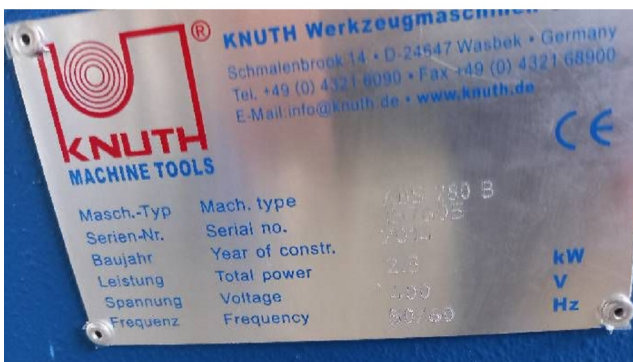

Inventory N° **14600**

HD pictures and videos on request.

All data such as technical specifications, weight, dimensions, illustrations are indicative and subject to change without notice.