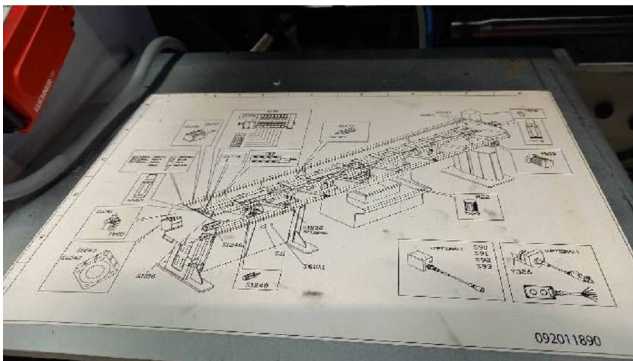

Machine

Inventory N°	14597
Description	Barloader
Brand	IEMCA
Model	MASTER 865 MP
Serial No	021525SA05
Year	2015

Heading

Over-all dimensions

Over-all-dimension (length-width-height)	3600x800x1800 mm
Weight	950 Kg

Accessories

None

Pictures

HD pictures and videos on request.

All data such as technical specifications, weight, dimensions, illustrations are indicative and subject to change without notice.

Inventory N° 14597

HD pictures and videos on request.
All data such as technical specifications, weight, dimensions, illustrations are indicative and subject to change without notice.

Inventory N° 14597

HD pictures and videos on request.
All data such as technical specifications, weight, dimensions, illustrations are indicative and subject to change without notice.