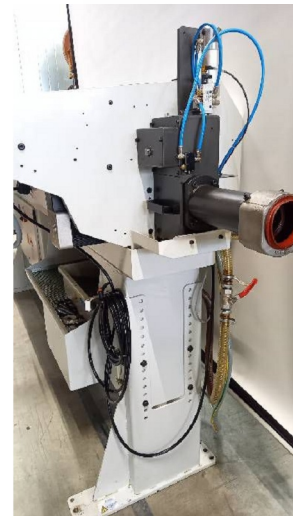

Machine

Inventory N°	14597
Description	Barloader
Brand	IEMCA
Model	MASTER 865 MP
Serial No	021525SA05
Year	2015

Heading

Over-all dimensions

Over-all-dimension (length-width-height)	3600x800x1800 mm
Weight	950 Kg

Accessories

None

Pictures

HD pictures and videos on request.

All data such as technical specifications, weight, dimensions, illustrations are indicative and subject to change without notice.

Inventory N° 14597

HD pictures and videos on request.
All data such as technical specifications, weight, dimensions, illustrations are indicative and subject to change without notice.

Inventory N° 14597

HD pictures and videos on request.
All data such as technical specifications, weight, dimensions, illustrations are indicative and subject to change without notice.