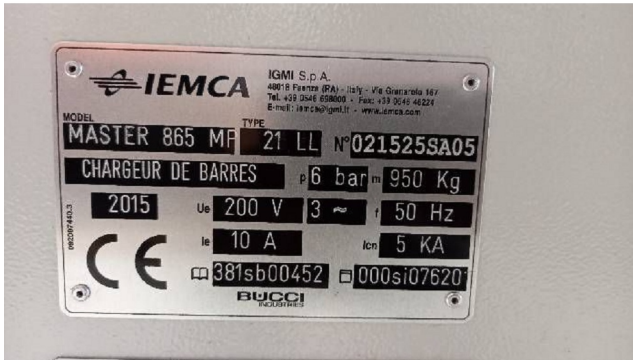

Machine

Inventory N°	14597
Description	Barloader
Brand	IEMCA
Model	MASTER 865 MP
Serial No	021525SA05
Year	2015

Heading

Over-all dimensions

Over-all-dimension (length-width-height)	3600x800x1800 mm
Weight	950 Kg

HD pictures and videos on request.
All data such as technical specifications, weight, dimensions, illustrations are indicative and subject to change without notice.

Inventory N° 14597

HD pictures and videos on request.
All data such as technical specifications, weight, dimensions, illustrations are indicative and subject to change without notice.