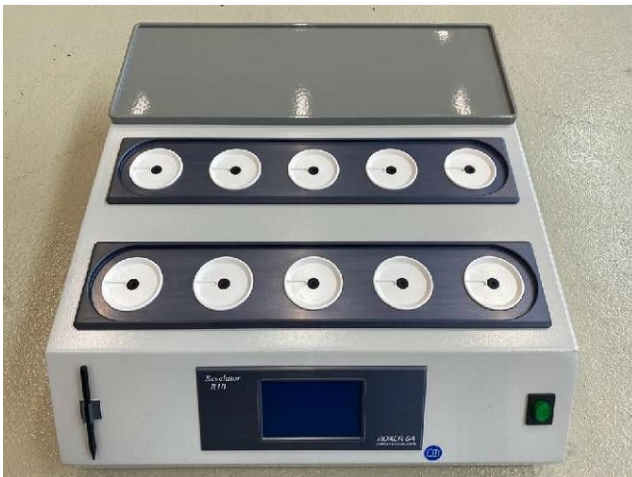

Machine

Inventory N° **14589**
 Description Heating plate
 Brand **ROXER**
 Model **REVELATOR R10**
 Serial No **40190025**
 Year **2013**

Accessories

None

Pictures

HD pictures and videos on request.

All data such as technical specifications, weight, dimensions, illustrations are indicative and subject to change without notice.