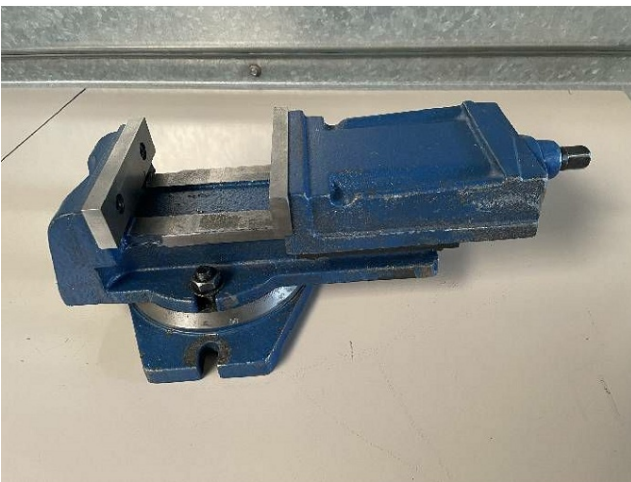

Pictures

HD pictures and videos on request.

All data such as technical specifications, weight, dimensions, illustrations are indicative and subject to change without notice.