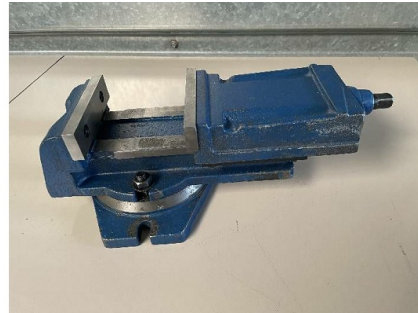

## Machine

Inventory N° **14532**

Description Vice

Brand

Model

Serial No

Year **N/A**

## Heading

Max opening 115 mm

125 mm

Width 35 mm