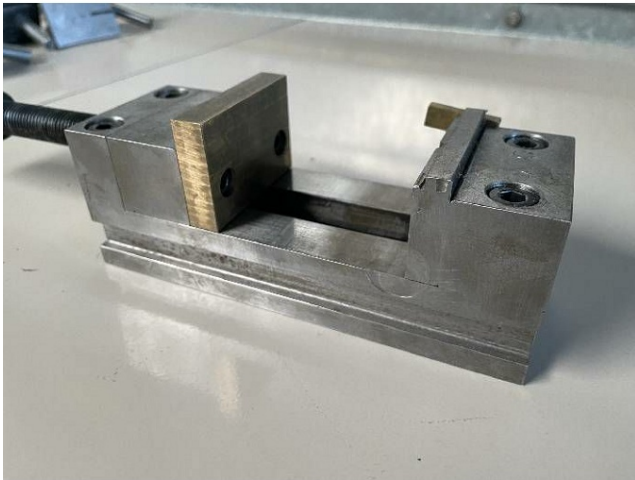

## Heading

Max opening 65 mm

60 mm

Width 30 mm

## Pictures

HD pictures and videos on request.

All data such as technical specifications, weight, dimensions, illustrations are indicative and subject to change without notice.

Inventory N° **14531**

HD pictures and videos on request.