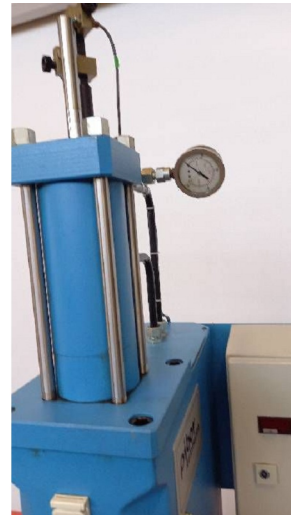

Inventory N° 14504

HD pictures and videos on request.

All data such as technical specifications, weight, dimensions, illustrations are indicative and subject to change without notice.