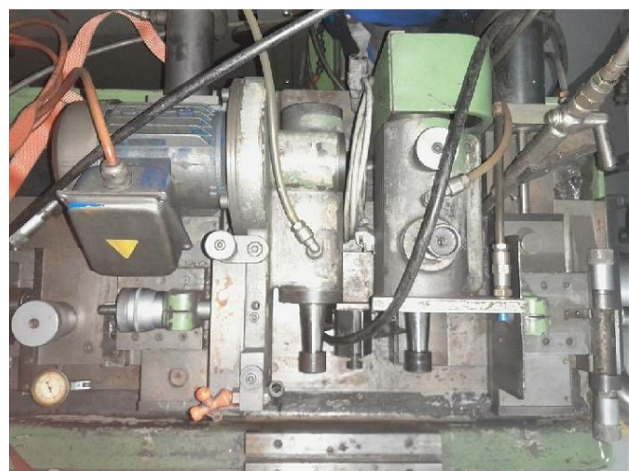

Machine

Inventory N°	14460
Description	Grinding machine
Brand	AGATHON
Model	150 SL
Serial No	
Year	N/A

Accessories

None

Pictures

HD pictures and videos on request.

All data such as technical specifications, weight, dimensions, illustrations are indicative and subject to change without notice.