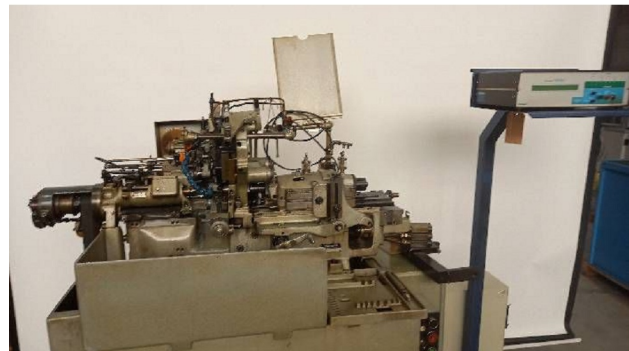

Pictures

HD pictures and videos on request.

All data such as technical specifications, weight, dimensions, illustrations are indicative and subject to change without notice.